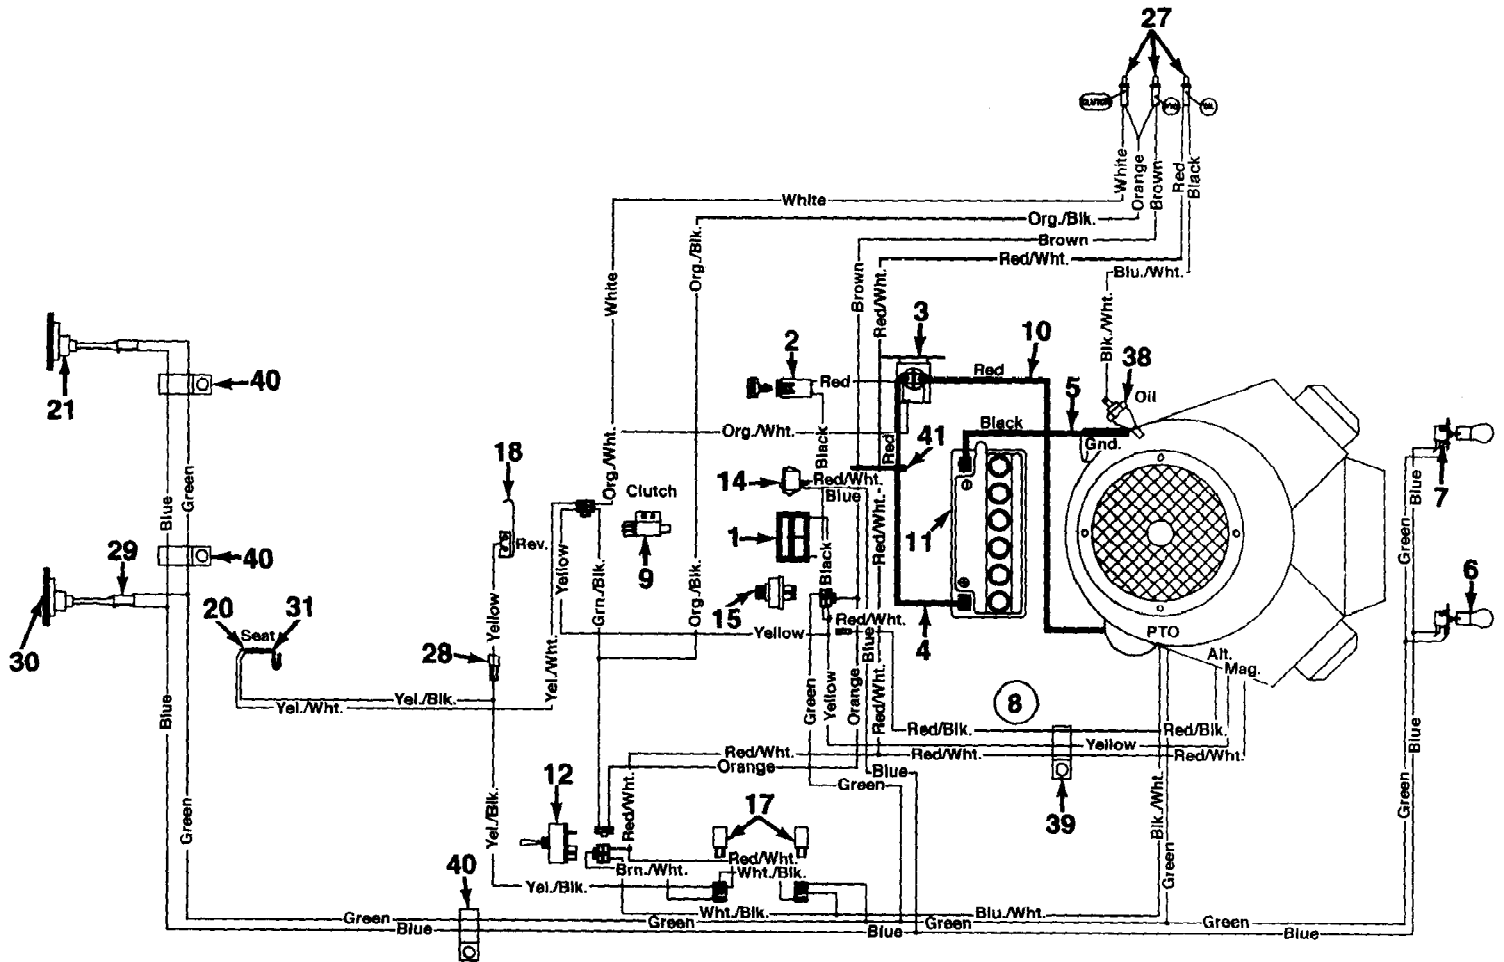

146Z836P190 Garden Tractor GT-205 (1996)
Electrical System

Page 6 of 21

Ref #	Part Number	Qty	S/P/F	Description
1	725-0925	1	S	Ammeter
2	725-1381	1	S	Fuse 20 Amp
3	725-1426	1	S	Solenoid
4	725-0561	1	S	Wire
5	725-0981	1		6 Ga. Red Wire 20" Lg.
6	725-0963	1	S	Bulb
7	725-1649	1	S	Socket
8	629-0095	1	S	Wire Harness
9	725-1657A	1	S	Safety Switch (Clutch)
10	725-1085	1	S	6 Ga. Black Wire
11	725-1707	1	S	Battery (275 Cold Crank Amps)
12	725-0893	1	S	Switch (PTO)
?13	725-0379	1		Safety Switch (Clutch)
14	725-0634	1	S	Light Switch
15	725-1396	1	S	Ignition Switch
17	725-1648	1	S	Relay
18	725-1643	1		Spring Lever
20	725-1303	1	S	Safety Switch (Seat)
21	725-3018	1		Tail light
27	725-1365	1	S	Bulb
28	725-1548	1		Transmission Ext. Wire
29	725-1380	1		Tail light Harness
30	725-3020	1	S	Bulb
31	725-1439	1		Safety Switch (Seat)
38	751-0537	1		Oil Pressure Switch
39	726-0272	1	/P	Clamp 9/16" Dia.
40	726-0273	1		Clamp 5/16" Dia.
41	726-0178	1	S	Cable Tie