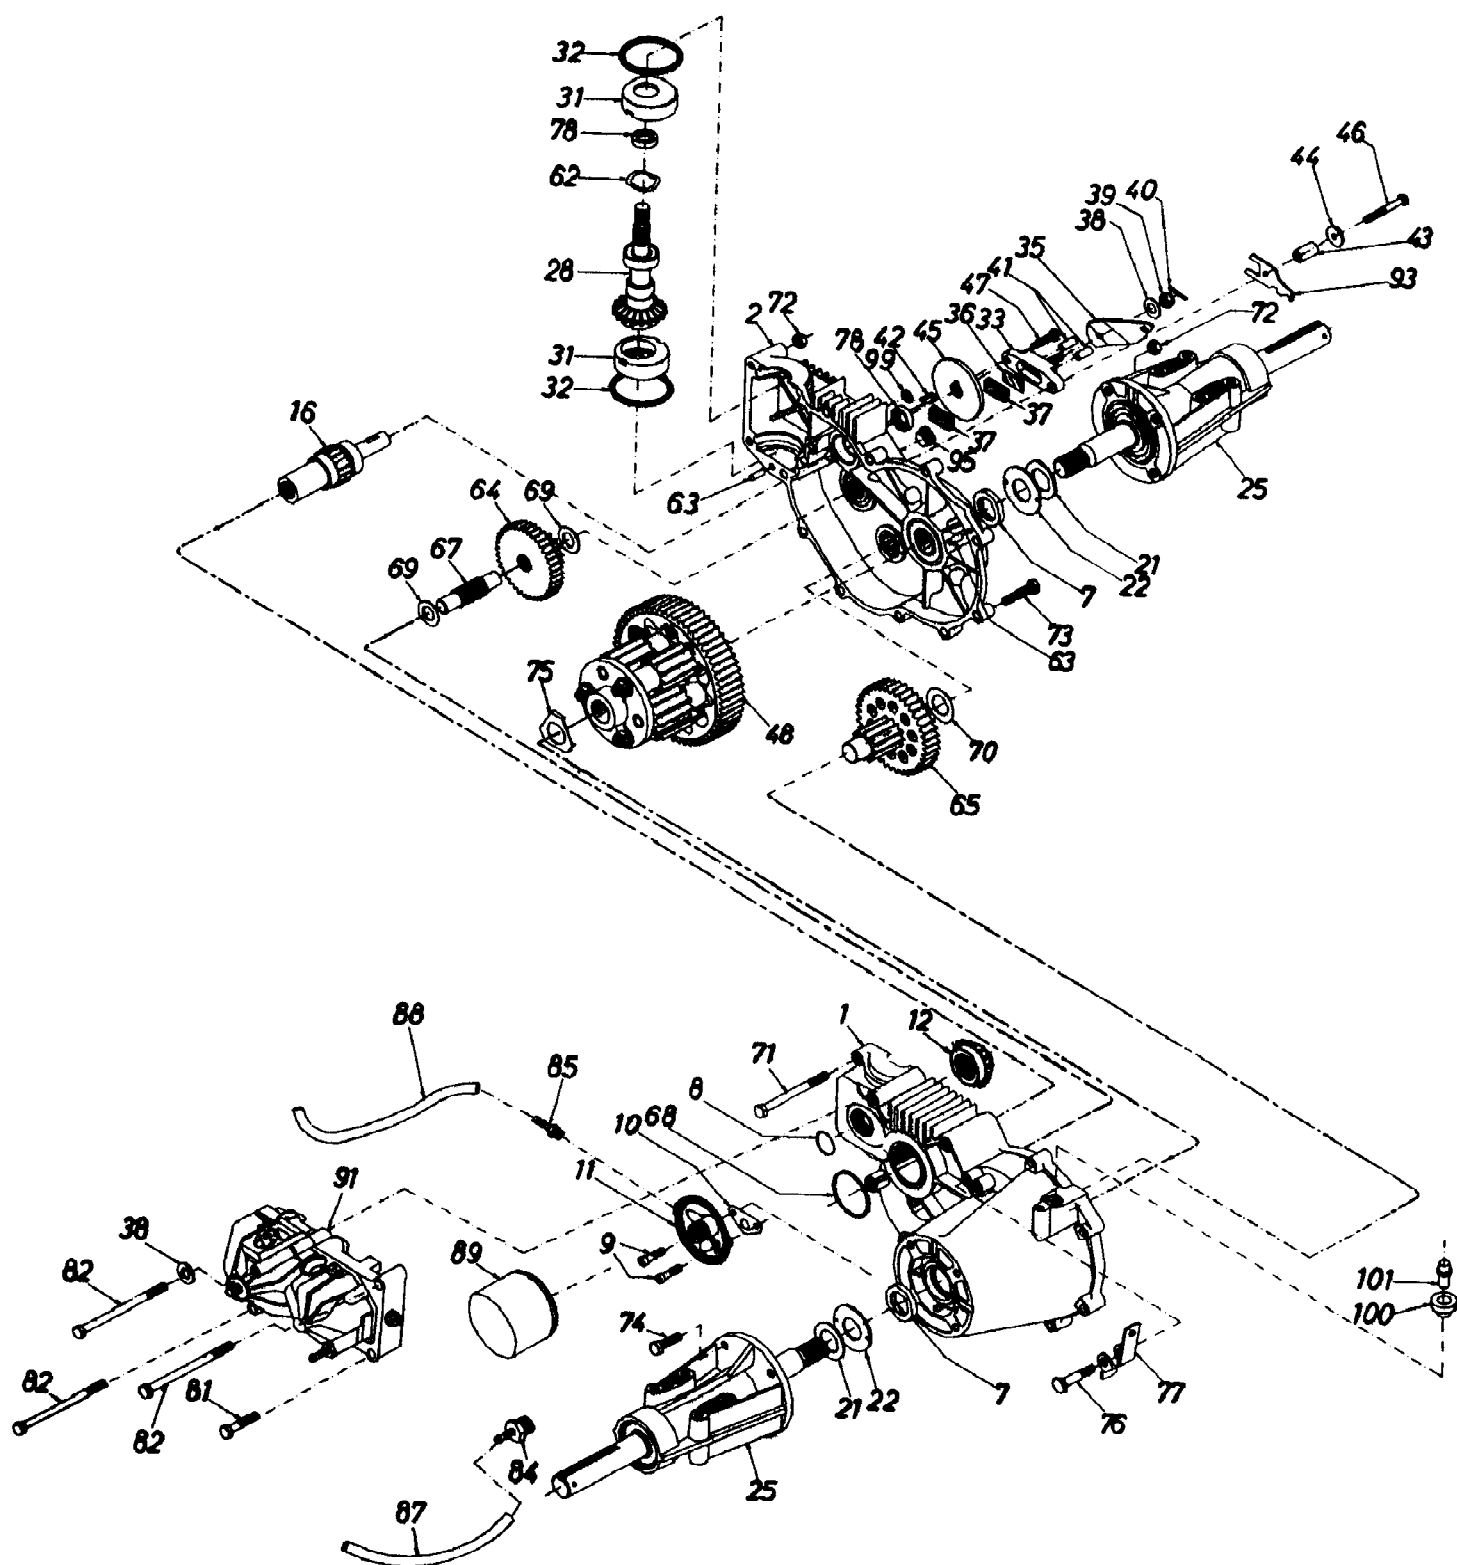

146Z836P190 Garden Tractor GT-205 (1996)  
Hood, Grille & Dash

Page 12 of 21

Ref #	Part Number	Qty	S/P/F	Description
60	746-0630	1	S	Throttle Control Wire 39" Lg.
61	710-0258	1	S/F	Hex Bolt 1/4-20 x .62" Lg.
62	736-0173	1	/P	Fl-Wash. .281" I.D. x .73" O.D.
63	725-1341B	1	/P	Ignition Key
64	725-1396	1	S	Ignition Switch
65	731-1677	1		Dash Panel Code: N notates a new part (not previously existing).
66	725-0634	1	S	Light Switch
67	725-0925	1	S	Ammeter
68	731-1038	1	S	Lens
69	725-1347	1	/P	Ignition Switch Cap
70	757-0370	1	S	Seat Ass'y.
71	725-3018	1		Taillight Ass'y.
72	726-0139	1	/P	Speed Nut #10Z
73	725-1346	1	S	Ignition Switch Nut
74	710-0779A	1	/P	Truss Mach. AB-Tap Scr. #10 x .5" Lg.
75	710-0936	1		Truss Hd. AB-Tap Scr. #6 x .62"
78	731-0405	1		Snap Bushing
79	710-0227	1	/P	Hex Wash. Hd. AB-Tap Scr. #8 x .50" Lg.
80	712-0291	1	S	Hex L-Nut 1/4-20 Thd.
84	732-0581B	1	S	Ext. Spring 5.31" Lg.
85	17239A	1	S	Seat Lift Brkt.
86	736-0242	1	/P	Bell-Wash. .345" I.D. x .88" O.D.
87	710-0323	1	/P	Truss Machine Scr. 5/16-18 x .75" Lg.
88	17406	1	S	Fender Bracket - R.H.
	17407	1	S	Fender Bracket - L.H.
90	738-0296	1	S	Shld. Bolt .437" Dia. x .268"
91	17701	1	S	Seat Pivot Brkt. Support - L.H.
92	738-0155	1	S	Shld. Bolt .437" Dia. x .162"
93	17702	1	S	Seat Pivot Brkt. Support - R.H.
94	725-1303	1	S	Spring Switch
95	736-0141	1	S	Spr.-Wash. .445" I.D.
96	710-1228	1	S	Torx Hd. Tap Scr. 5/16-18 x .75"
97	736-3078	1	/P	Fl-Wash. .344" I.D. x 1" O.D.
98	722-0160	1		Bushing
99	732-0588	1		Compression Spring
100	783-0039	1	S	Seat Pivot Bracket
101	710-0870	1	/P	Hex Tap Scr. 3/8-16 x .62" Lg.
104	731-1051	1		Foot Pad
105	710-0599	1	/P	Hex Tap Scr. 1/4-20 x .5" Lg.
111	712-0185	1		Speed Nut 1/4-20 Thd.
113	710-0176	1	/P	Hex Bolt 5/16-18 x 2.75"
114	725-1426	1	S	Solenoid
115	712-0271	1	/P	Hex Sems Nut 1/4-20 Thd.
116	710-0289	1	S/F	Hex Bolt 1/4-20 x .5" Lg.
117	710-1012	1	/P	Rib Neck Bolt 5/16-24 x .75" Lg.
118	712-0123	1	/P	Hex Nut 5/16-24 Thd.
119	17782	1		Retainer Clip
120	726-0320	1	S	Insulator Nut Plate
121	736-0270	1	/P	Bell-Wash. .265" I.D. x .75" O.D.
122	726-0211	1	S	U-Nut 5/16-18 Thd.