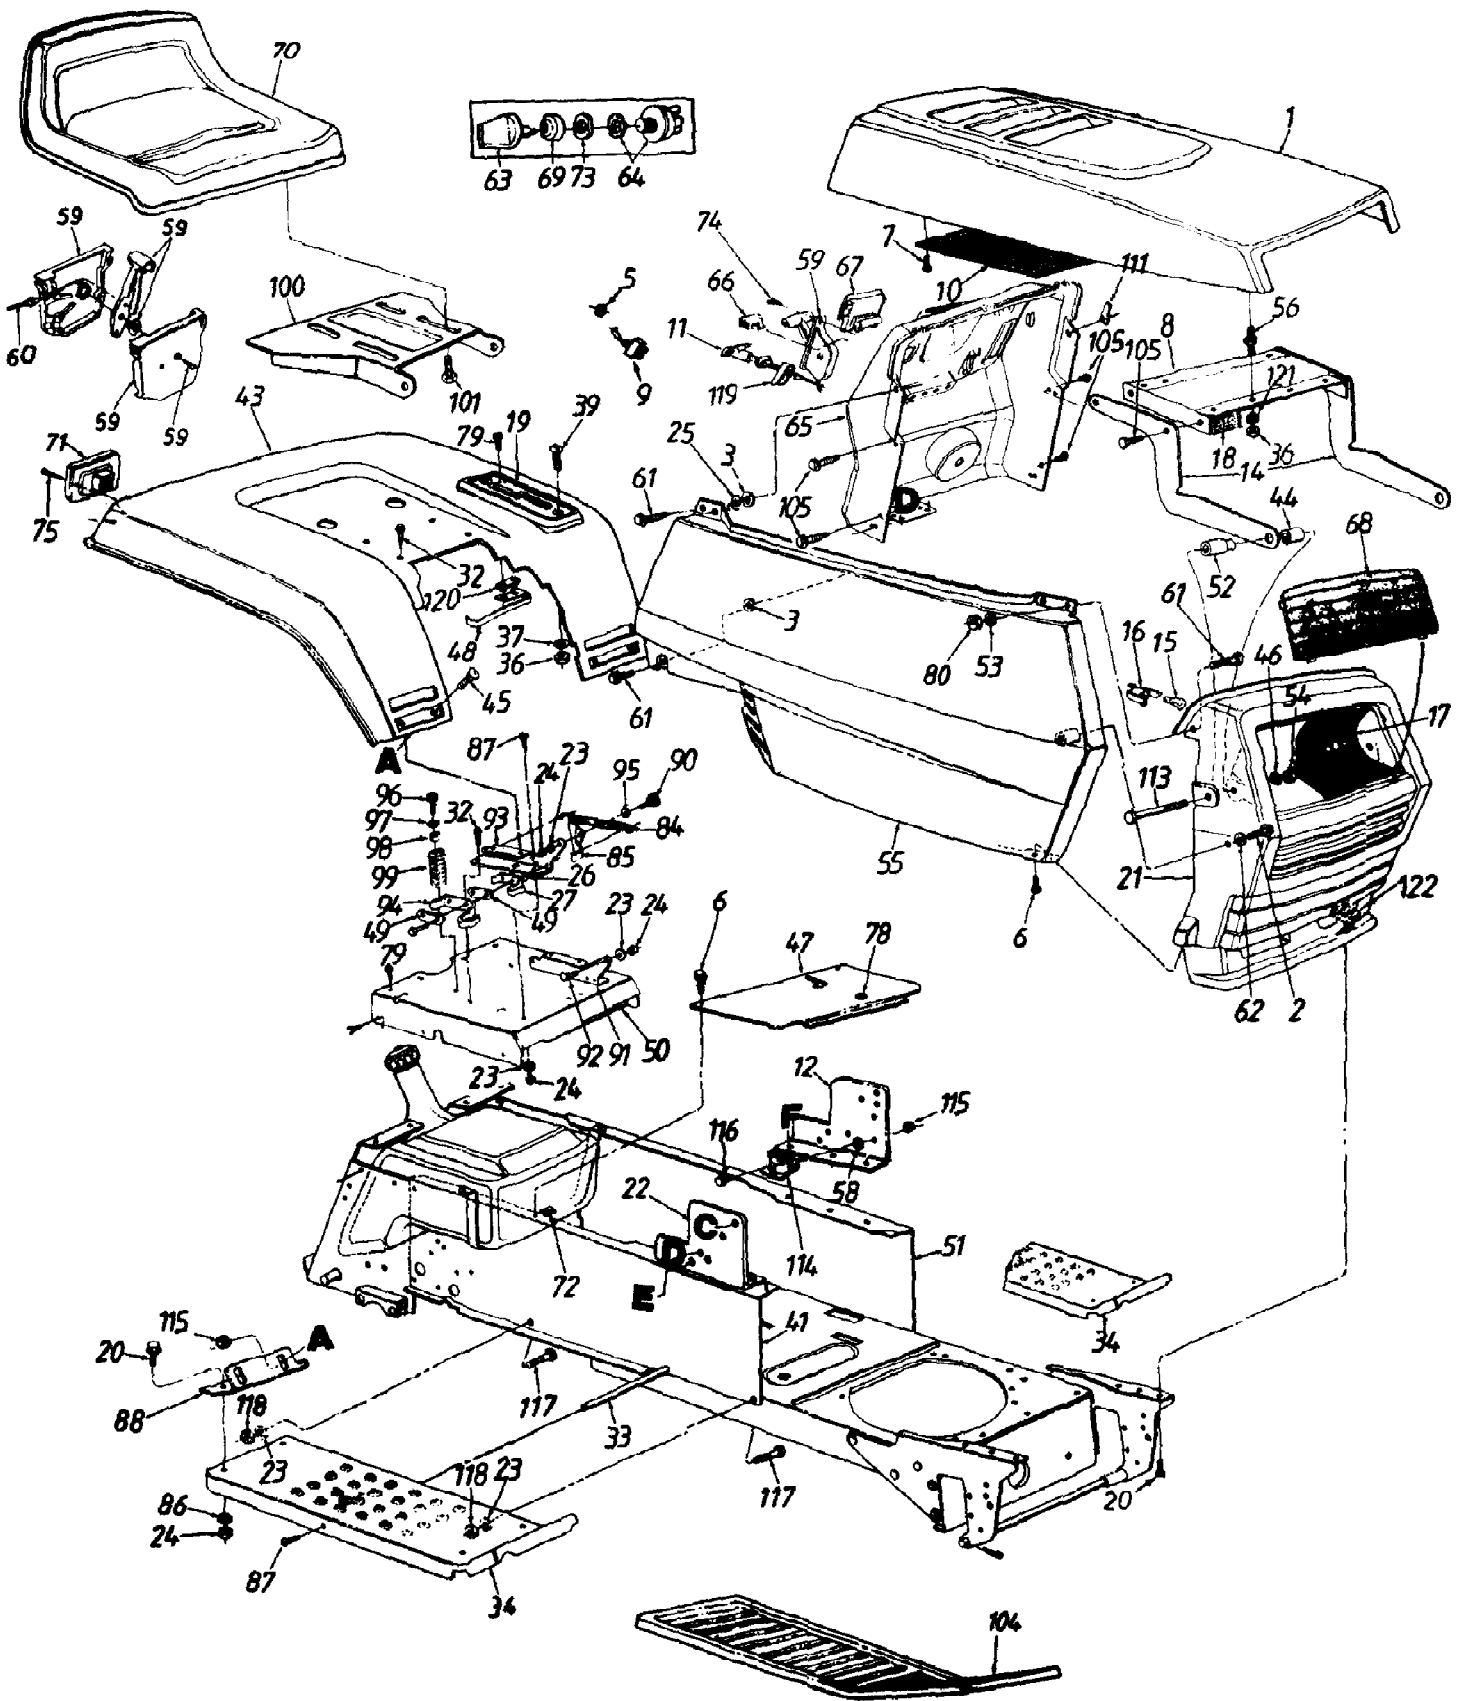

146Z836P190 Garden Tractor GT-205 (1996)
Hood, Grille & Dash

Page 11 of 21

Ref #	Part Number	Qty	S/P/F	Description
1	731-1429	1	S	Hood
2	710-0896	1	/P	Hex Wash. B-Tap Scr. 1/4 x .62" Lg.
3	726-0233	1	/P	Bolt Retainer 1/4" I.D.
5	712-3014	1		Hex Nut 1/2-27 Thd.
6	710-0351	1	/P	Truss Mach. B-Tap Scr. #10 x .5" Lg.
7	710-0200	1		Hex Wash. Hd. AB-Tap Scr #8 x .5" Lg.
8	16903A	1	S	Hood Plate
9	725-0893	1	S	Toggle Switch
10	723-0416	1		Screen
11	746-0614A	1	/P	Choke Control
12	17294B	1	S	Dash Support Brkt. - L.H.
14	16902A	1		Hood Hinge
15	725-0963	1	S	Lamp
16	725-1649	1	S	Twist Lock - Lamp Socket
17	777-8516	1		Reflector - Headlight
18	722-0199	1		Foam Seal
19	731-1647	1		Speed Control Index Brkt. Code: N notates a new part (not previously existing).
20	710-0376	1	/P/F	Hex Bolt 5/16-18 x 1.0" Lg.
21	731-1430B	1	S	Grille Code: N notates a new part (not previously existing).
22	17293B	1	S	Dash Support Bracket - R.H.
23	736-0119	1	S/F	L-Wash. 5/16" I.D.
24	712 0267	1	F	Hex Nut 5/16-18 Thd.
25	736-0176	1	S	FI-Wash. 1/4" I.D. x .93" O.D.
26	726-0278	1		Insulator Boss Plate
27	725-1439	1		Seat Spring Switch
32	710-0726	1	/P	Hex Wash. Hd. AB-Tap Scr. 5/16 x .75" Lg.
33	738-0435	1		Running Board Rod
34	16922	1		Running Board - R.H.
	16921	1		Running Board - L.H.
36	712-0287	1	S/F	Hex Nut 1/4-20 Thd.
37	736-0329	1	S/F	L-Wash. 1/4" I.D.
39	710-0166	1	S	Truss Mach. Scr. 1/4-20 x 1.0" Lg.
41	17360B	1		R.H. Side Frame
43	17330A	1		Rear Fender
44	750-0755	1		Spacer.33" I.D. x .625" O.D.
45	710-0167	1	/P/F	Carriage Bolt 1/4-20 x .50" Lg.
46	736-0278	1		FI-Wash. .328" I.D. x .68" O.D.
47	17393A	1	S	Transmission Panel
48	725-1643	1		Reverse Safety Switch
49	726-0279	1		Insulator Plate
50	16848C	1	S	Seat Plate
51	17361C	1		L.H. Side Frame
52	750-0754	1		Shld. Spacer .33" I.D.
53	736-0142	1	S	FI-Wash. .281" 1.13. x .5" O.D.
54	712-0158	1	S	Hex Cent. L-Nut 5/16-18 Thd.
55	731-1432A	1	S	Side Cover Ass'y. - R.H.
	731-1431A	1		Side Cover Ass'y. - L.H. Not shown
56	710-1034	1		Double Ended Stud 1/4-20 Thd.
58	736-0222	1	S	Ext. L-Wash. 1/4" I.D.
59	831-0823A	1	/P	Throttle Control Box Ass'y.