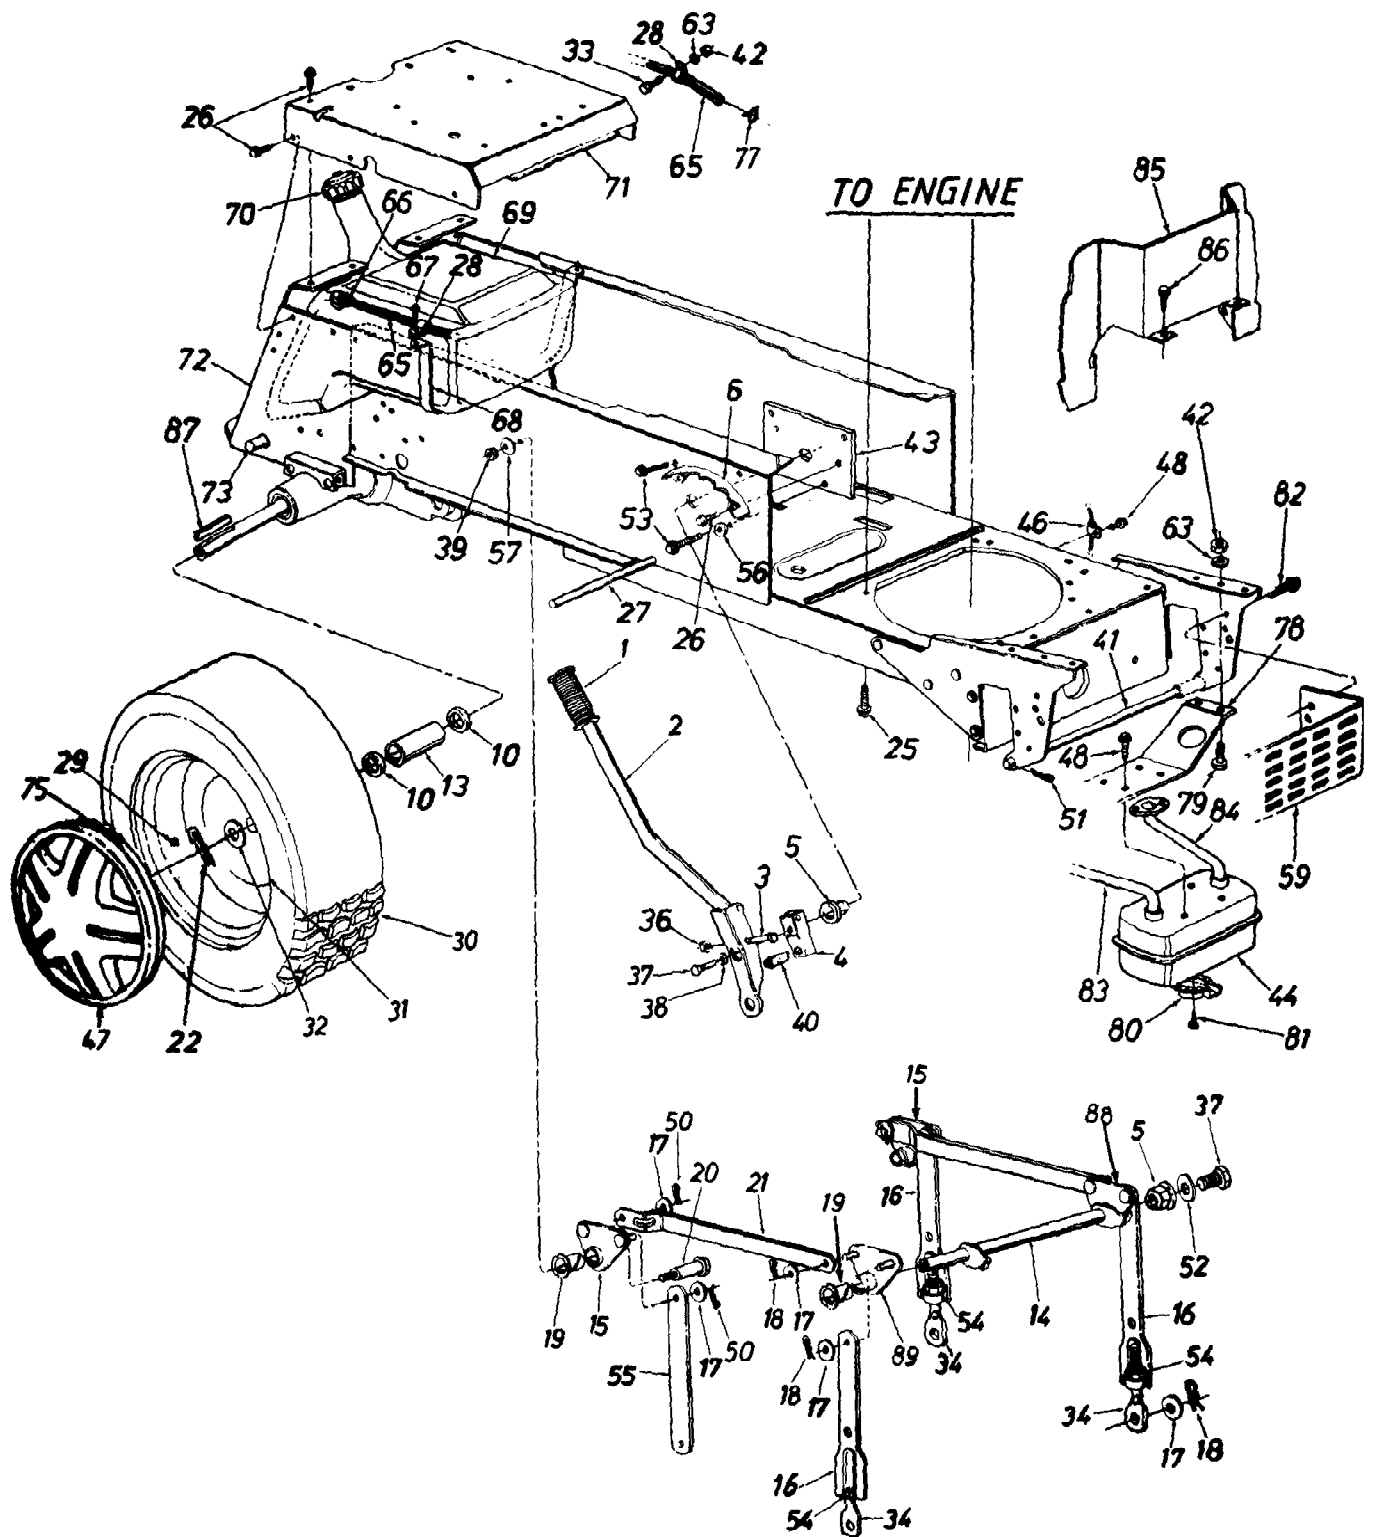

146Z836P190 Garden Tractor GT-205 (1996)
Front End

Page 8 of 21

Ref #	Part Number	Qty	S/P/F	Description
1	720-0233	1	S	Grip
2	17282	1	S	Lift Handle Ass'y.
3	710-0442	1	S	Hex Bolt 5/16-18 x 1.5" Lg."
4	748-0274A	1	/P	Lift Shaft Drive
5	741-0225	1	S	Plastic Hex Brg. 5/8" I.D.
6	14231	1	S	Index Brkt. Deck Lift
?7	737-0286	1		Oil Drain Pipe Not shown
?8	751-3001	1		Oil Drain Plug Not shown
10	736-0163	1	S	FI-Wash. 1.03" I.D. x 1.62" O.D.
13	750-0762	1		Spacer 1" I.D. x 1.25" O.D.
14	983-0101	1	/P	Lift Shaft Ass'y. Code: N notates a new part (not previously existing).
15	13895	1		Lift Pivot Brkt. Ass'y.
16	17303	1	S	Adj. Deck Lift Link
17	736-0192	1	S	FI-Wash. 1/2" I.D. x 1.00" O.D. x .090"
18	714-0101	1	S	Hairpin Cotter
19	741-0591	1	S	Flanged Brg. 5/8" I.D.
20	738-0445	1	S	Shld. Bolt 5/8" Dia. x .96" Lg. 3/8-16
21	13790	1	S	Connecting Link
22	714-0142	1	/P	Cotter Pin 3/16" Dia. x 1.5" Lg.
25	710-0502A	1	/P	Hex Wash. Hd. Scr. 3/8-16 x 1.25" Lg.
26	710-0726	1	/P	Hex Thd. Rolling Scr. 5/16-18 x .75" Lg.
27	738-0435	1		Running Board Rod
28	726-0272	1	/P	Clamp
29	734-0255	1	S	Air Valve
30	734-1005	1		Rear Wheel Ass'y. Comp.
	734-0322	1		Tire Only
31	734-1015	1		Rear Wheel Rim Only
32	736-0345	1	S	Flat Washer
33	710-0258	1	S	Hex Bolt 1/4-20 x .62" Lg.
34	711-0817	1	S	Eye Bolt Adj. Link 1/2-13 Thd.
36	712-0158	1	S	Hex Cent. L-Nut 5/16-18 Thd.
37	710-0157	1	/P/F	Hex Bolt 5/16-24 x .75" Lg. (Gr. 5)
38		1		UNKNOWN
39	712-0181	1	S	Hex Top L-Nut 3/8-16 Thd.
40	732-0369	1	S	Compression Spring
41	738-0777	1	S	Deck Connecting Rod
42	712-0287	1	S/F	Hex Nut 1/4-20 Thd.
43	14170	1	S	Index Brkt. Reinforcement Plate
44	751-0616	1	S	Muffler Code: N notates a new part (not previously existing).
46	726-0273	1		Mounting Clamp
47	734-1785	1	S	Hub Cap
48	710-0599	1	/P	Hex Wash. Hd. TT-Tap Scr. 1/4-20 x .5" Lg.
50	714-0111	1	S	Cotter Pin .09 Dia. x 1.0" Lg.
51	714-0149B	1	S	Int. Cotter Pin
52	736-0231	1	S	Flat Wash. .34" I.D. x 1.12" O.D. x .125"
53	710-0607	1	/P	Hex Wash. Hd. AB-Tap Scr. 5/16-18 x .5" Lg.
54	712-0206	1	S	Hex Nut 1/2-13 Thd.
55	14399	1	S	Deck Link
56	736-0264	1	S	FI-Wash. .344" I.D.
57	736-0219	1	S	Bell Wash. 4" I.D. x 1.13" O.D.